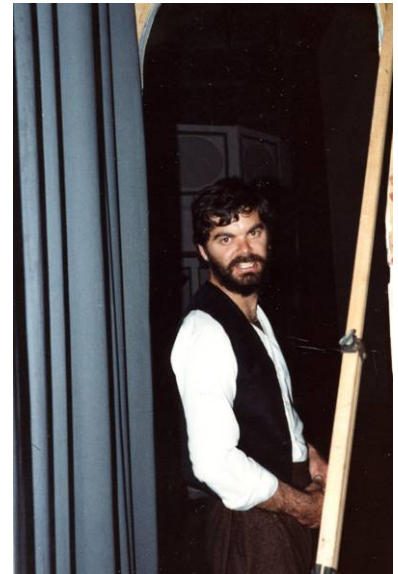

Martin Inwood