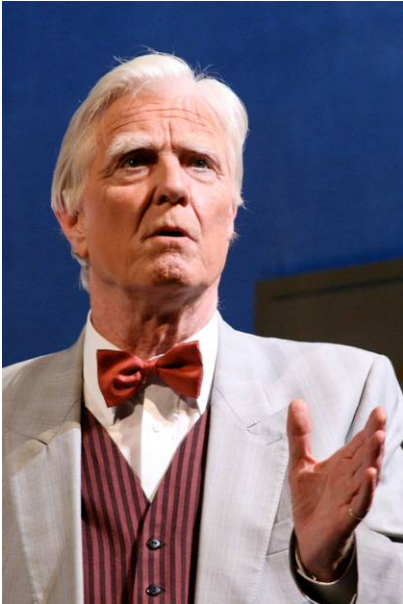

David Farrar