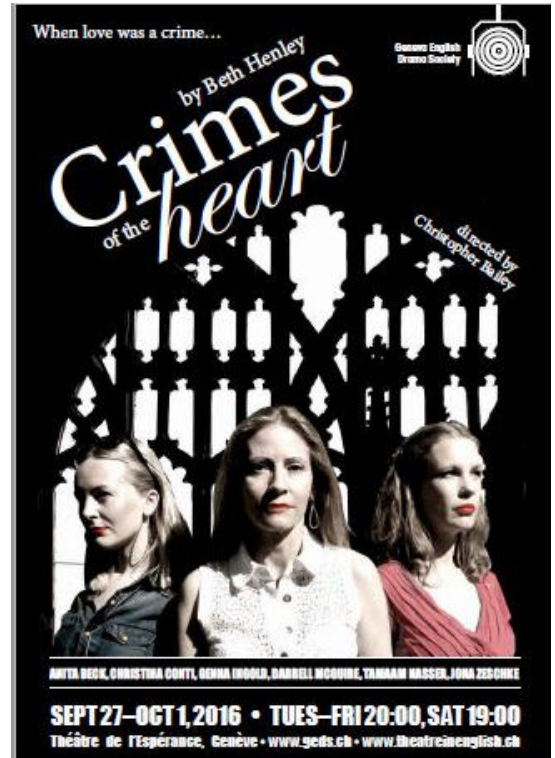

Crimes of the Heart September/October 2016

Cast:

Lenny Magrath – Tamaam Madi-Nassar
Meg Magrath – Genna Meredith
Babe Botrelle – Anita Beck
Chick Boyle – Christina Conti
Doc Porter – Paul Darrell McGuire
Barnette Lloyd – Jona Zeschke

Technical and Production Staff:

Director - Christopher Bailey
Stage manager – Jan Auke Dijkstra
Assistant Stage Manager – Richard Brown
Lighting – John Newsome, Amy Brown, Jane Easton, Tim Hancox, Rick Vincent, Nathalie Stump
Sound – Richard Brown
Props – Carina Marais
Set design - Nathalie Stump, John Newsome
Set construction - Brian Allardyce, Janet Barrow, Paul Barrow, John Douglas, Bill Lloyd, John Newsome, Nathalie Stump, Brian Thomas, Roger Williams
Front of House – Rick Vincent
Poster design - Sam Al-Hamdani
Programme – Diala Bostan
Publicity - Daire O'Doherty, Janet Fremeaux, Genna Meredith
Box Office Coordination – Jane Easton
Ticket sales - Theatre in English
Production photography - David Pittuck
Make-up – Pauline Kaiser
Costumes – Linda Greenwood

Genna Meredith, Tamaam Madi-Nassar, Anita Beck