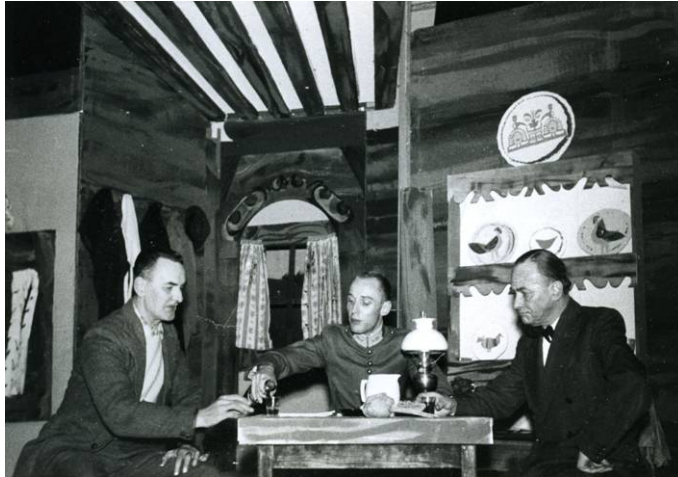

John Copland, Irene Crosby

Ernest Bell, John Copland, Chester Hepler