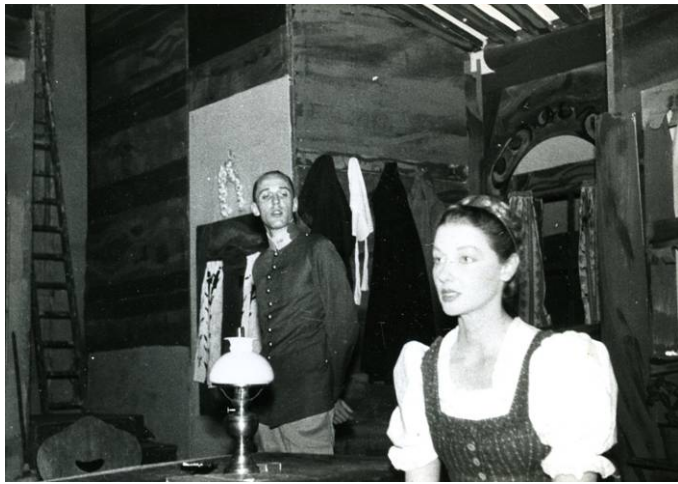

Ernest Bell, Chester Hepler, Geoffrey Holmes, John Copland, Irene Crosby

John Copland, Irene Crosby