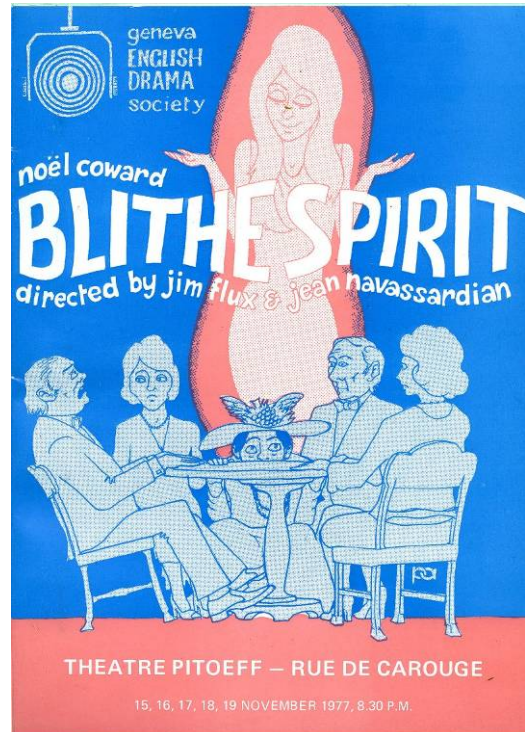

Blithe Spirit

November 1977

Cast:

Charles Condomine – Alan Simmance
Ruth – Hilary Swenson
Elvira – Diane Simmance
Madame Arcati – Thelma Harling
Doctor Bradman – Paddy Andrews
Mrs Bradman – Marjorie Bromley
Edith – Jenni Darmody

Technical and Production Staff:

Director – Jim Flux, Jean Navassardian
Stage Manager - Karl Zirbs
Set Construction and Painting - Tim Streater,
David Bargman, Karl Zirbs, Ken Hancox,
Marjorie Watson, Margaret Mikel
Stage Team - Tim Streater, David Stieber,
Jane Easton
Lighting - Gordon Thrussell, Dick Mol
Sound - Gordon Thrussell, Denise Healy
Costumes - Jenny Crudgington, Dorothy
Jodineau
Properties - Anne McPherson, Rosemary Jommo, Susan Middleton
Make-Up - Bernadette Rivett
Prompter - Tigran Navassardian
Publicity - Jim Flux, Jean Navassardian, Ralph Dudrow
Poster Design - Paddy Andrews
House Manager - Bill Rollason
Ticket Sales Control - Evelyn Watts

Diane Simmance, Hilary Swenson, Thelma Harling, Alan Simmance