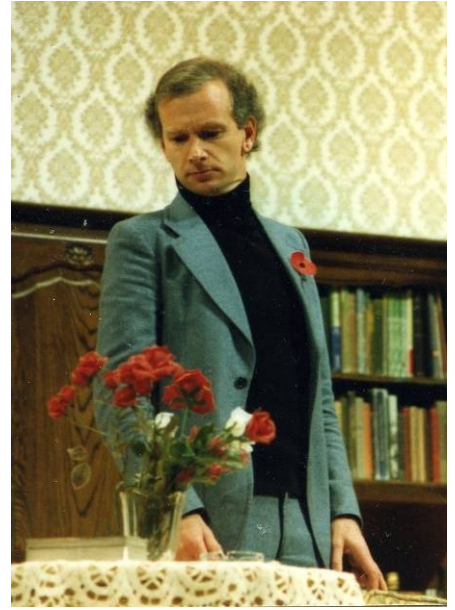

Paddy Andrews