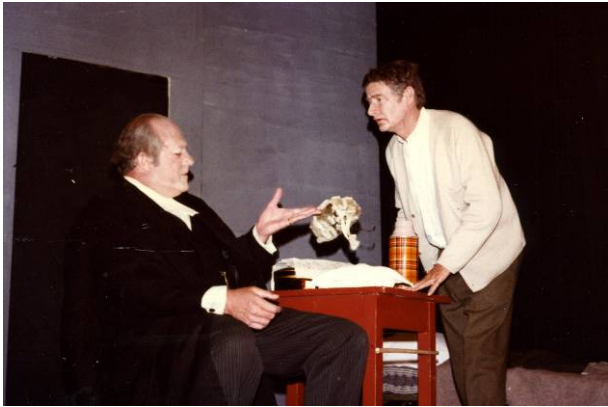

Alan Simmance, Chris Bulloch