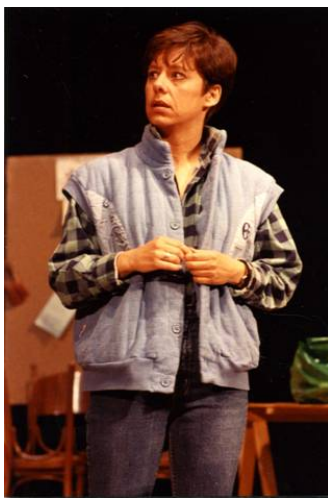

Bazaar and Rummage May 1988

Cast:

Gwenda - Sue Humphries
Fliss - Pat Butler
Katrina - Anne Everett
Bell-Bell - Leslie Sherwood
Margaret - Kate Harmer
WPC - Jane Easton

Technical and Production Staff:

Director - Doris Biles
Stage Crew - John Biles, Martin Inwood, Dave
Humphries, Barry Gilbert-Miguët, Tim Hancox,
Jean Navassardian

Anne Everett, Pat Butler, Lesley Sherwood, Kate Harmer

Kate Harmer, Anne Everett

Pat Butler, Sue Humphries

Lesley Sherwood, Kate Harmer, Pat Butler

Pat Butler

Anne Everett, Lesley Sherwood

Sue Humphries, Pat Butler