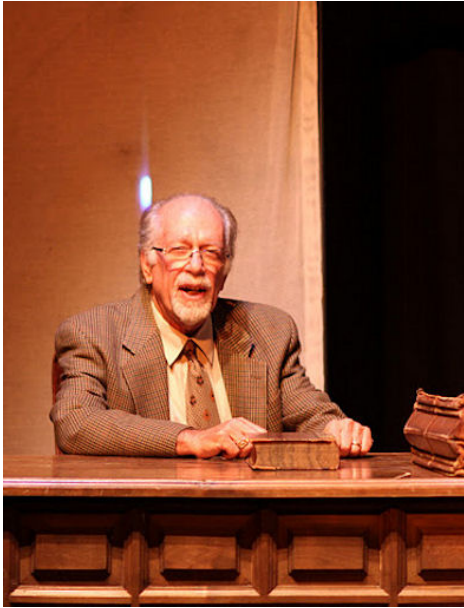

Howard Hornfeld